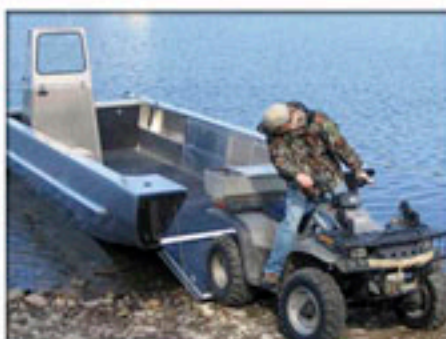

# ***YOURS***

- Heavy-Gauge All-Welded Hulls**
- Customizable Mission Specific Options**
- Power Options – Jet, I/O Diesel or Outboard**
- 50 Years of Equipment Rigging Experience**
- Best Trained Marine Specialists**